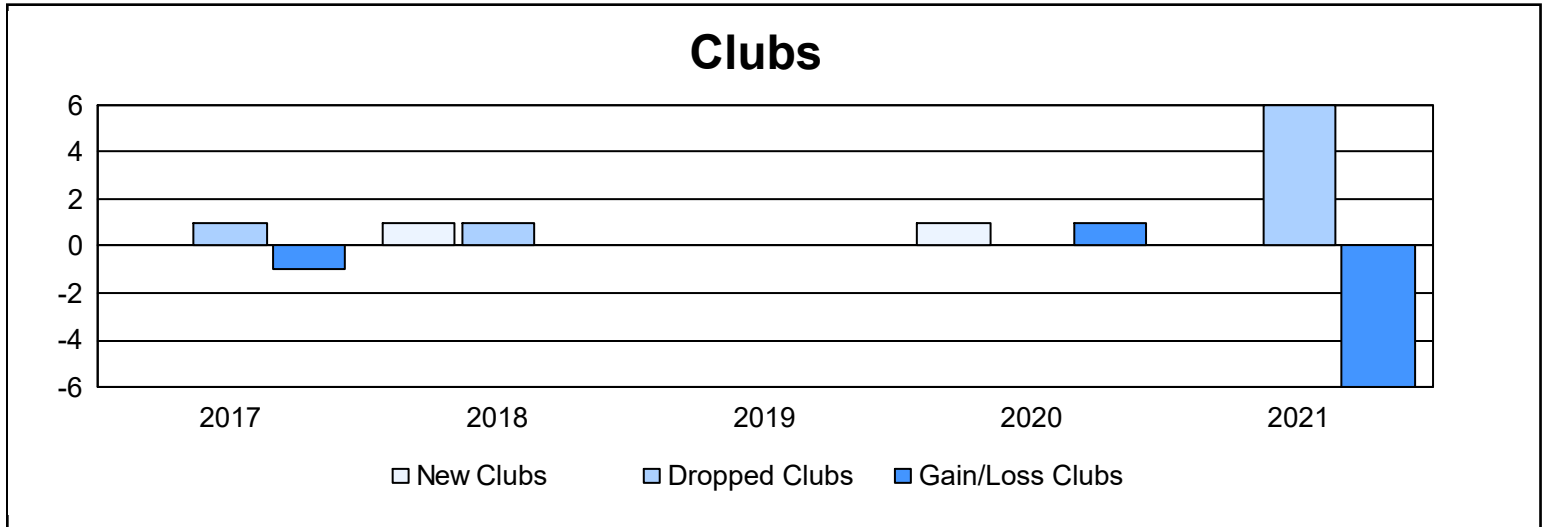

Year	New Clubs	Dropped Clubs	Gain/ Loss Clubs	New Members	Charter Members	Reinstate Members	Transfer Members	Total Member Added	Total Members Dropped	Gain/ Loss Members
2016-2017	0	1	-1	194	3	11	6	214	265	-51
2017-2018	1	1	0	265	25	10	17	317	276	41
2018-2019	0	0	0	185	0	6	10	201	267	-66
2019-2020	1	0	1	184	21	3	6	214	217	-3
2020-2021	0	6	-6	164	3	8	7	182	395	-213
<b>Average</b>	<b>0</b>	<b>2</b>	<b>-1</b>	<b>198</b>	<b>10</b>	<b>8</b>	<b>9</b>	<b>226</b>	<b>284</b>	<b>-58</b>

### Membership Composition June 2021 Cumulative