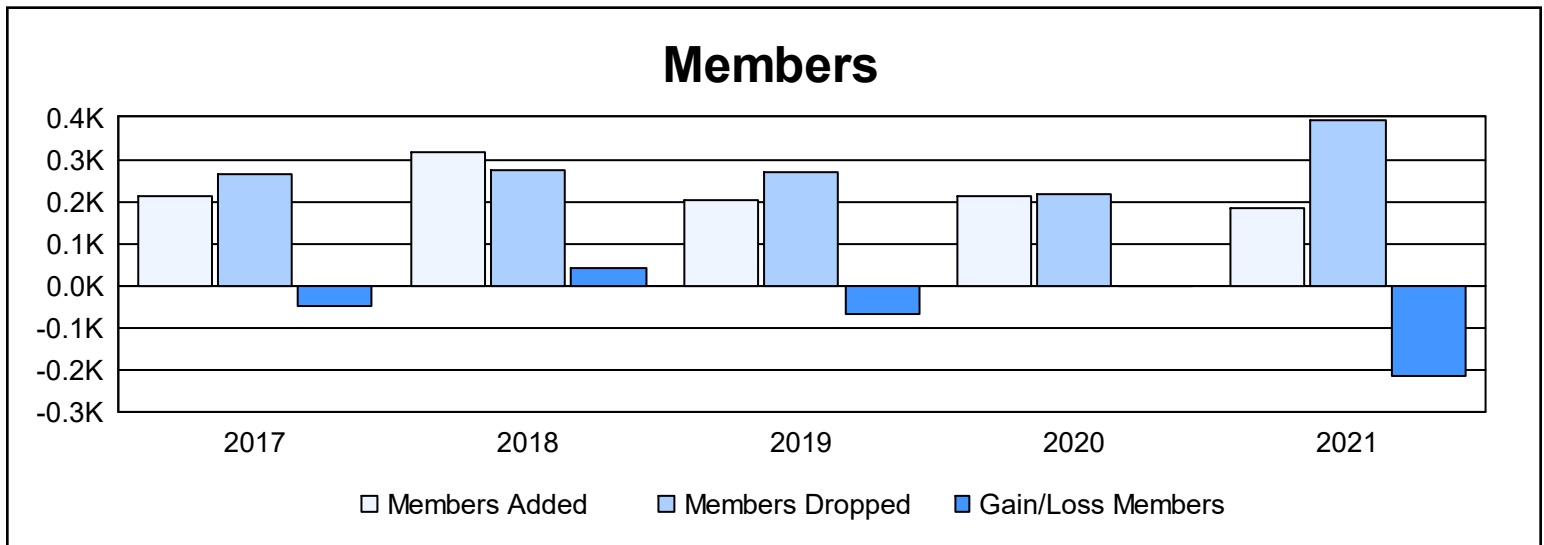

Year	New Clubs	Dropped Clubs	Gain/ Loss Clubs	New Members	Charter Members	Reinstate Members	Transfer Members	Total Member Added	Total Members Dropped	Gain/ Loss Members
2016-2017	0	1	-1	194	3	11	6	214	265	-51
2017-2018	1	1	0	265	25	10	17	317	276	41
2018-2019	0	0	0	185	0	6	10	201	267	-66
2019-2020	1	0	1	184	21	3	6	214	217	-3
2020-2021	0	6	-6	164	3	8	7	182	395	-213
<b>Average</b>	<b>0</b>	<b>2</b>	<b>-1</b>	<b>198</b>	<b>10</b>	<b>8</b>	<b>9</b>	<b>226</b>	<b>284</b>	<b>-58</b>

### Membership Composition June 2021 Cumulative